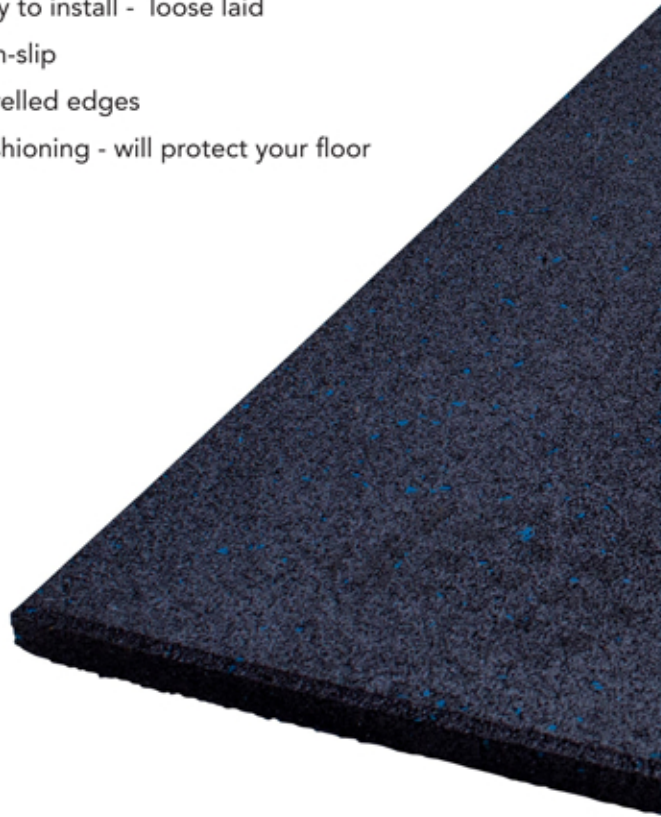

GYM MAT

Gym Mat is a recycled rubber tile used as a permanent or temporary flooring in gymnasiums or fitness areas. Will withstand heavy exercise equipment, provide comfort for the user, insulates against cold hard floors and absorbs heavy weights. Made from 95% recycled rubber. Also provides traction for the user.

FEATURES

- Ideal for gyms, workout areas, floor covering, noise absorber
- Heavy duty construction
- Recycled rubber content
- Easy to install - loose laid
- Non-slip
- Bevelled edges
- Cushioning - will protect your floor

CODE	SIZE (mm)
Gym Mat	
RGM1510	1000 x 1000

*Mat sizes may vary + / - 5%