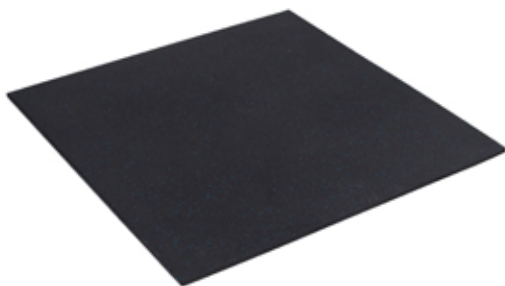

GYM MAT

Gym Mat is a recycled rubber tile used as a permanent or temporary flooring in gymnasiums or fitness areas. Will withstand heavy exercise equipment, provide comfort for the user, insulates against cold hard floors and absorbs heavy weights. Made from 95% recycled rubber. Also provides traction for the user.

FEATURES

- Ideal for gyms, workout areas, floor covering, noise absorber
- Heavy duty construction
- Recycled rubber content
- Easy to install - loose laid
- Non-slip
- Bevelled edges
- Cushioning - will protect your floor

CODE	SIZE (mm)
Gym Mat	
RGM1510	1000 x 1000

*Mat sizes may vary + / - 5%